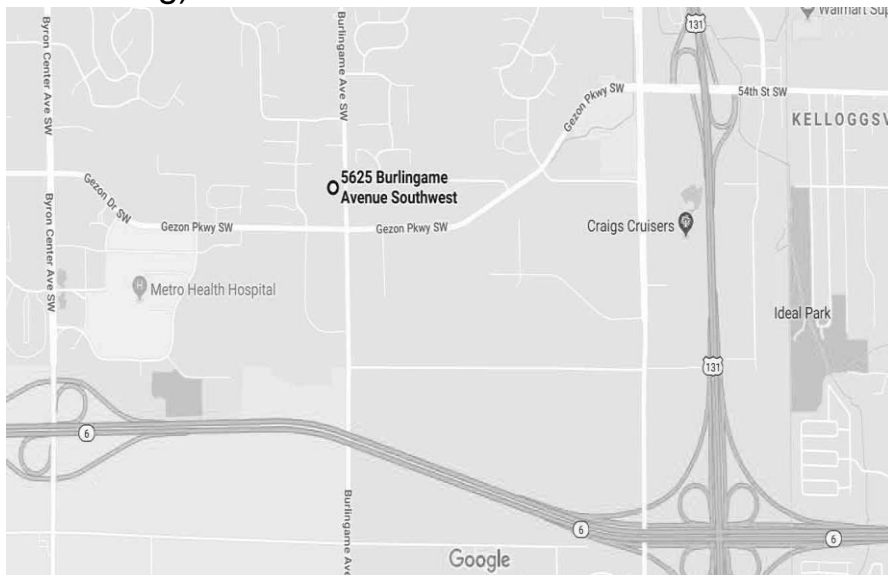

## **SPRING 2024 TRAIN SHOW**

**SATURDAY MAY 4 , 2024**

**LOCATION:** HSB, Inc. (Home School Building)

5625 Burlingame Ave SW  
Wyoming, MI (NW corner Gezon  
Pkwy & Burlingame Ave)

**TIME:** 10am to 3pm

**COST:** Adults - \$5, 12 and under  
free

**OPERATING LAYOUTS:**

LEGO Display & Play Area

Modular Club Layouts

Lionel / O Scale / On30 Scale;

American Flyer / S Scale

HO Scale \* N Scale

● **OVER 200 VENDOR TABLES \* 70+ VENDORS**

● **THOMAS THE TRAIN PLAY AREA**